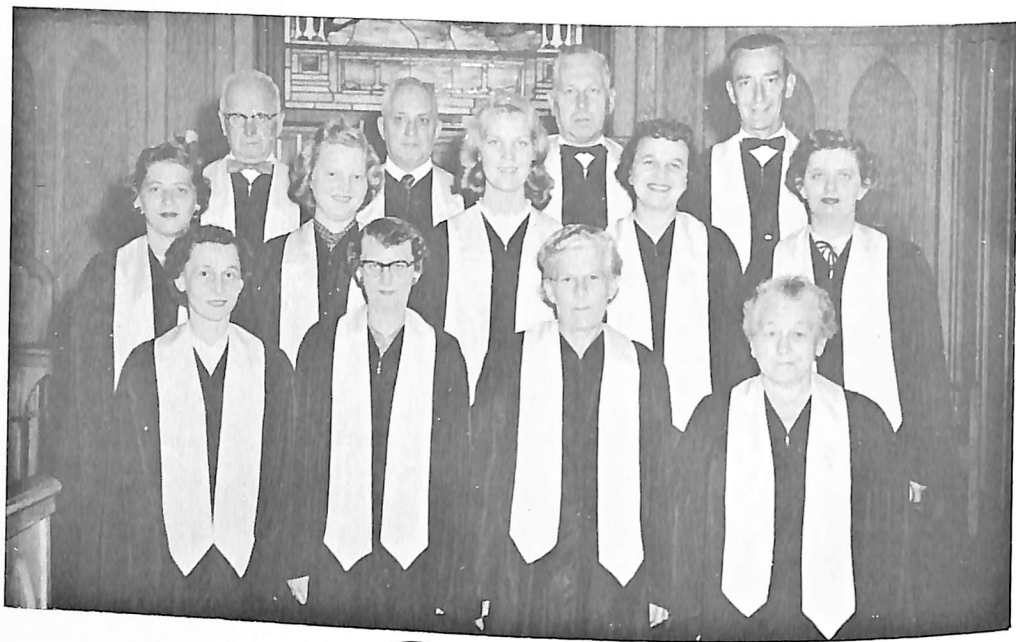

The Choir

The Lutheran Church has a wonderful heritage of church music and has been noted through the years for the importance it assigns to music in the service. Trinity Lutheran Choir, with Mrs. Warren Nelson as organist, supplies leadership for the congregation in hymn singing and liturgical responses. The present membership is 17.

Bottom row, left to right: Mrs. Keith V. Miller, Miss Margaret Knowles, Mrs. Jens Fredricksen, Mrs. Alfred Christensen, Sr.
Second row, left to right: Mrs. Edward Barker, Miss Janice Christensen, Miss Donna Brix, Miss Magna Nelson, Mrs. Warren Nelson.
Back row, left to right: Ernest H. Smith, Ernest F. Silva, Director, Waldo S. Smith, Ralph N. Percival.
Not in picture: Philip Nielsen, Mrs. Ernest J. Wiedmann, Miss Delilia Leber, Miss Cynthia A. Herring.