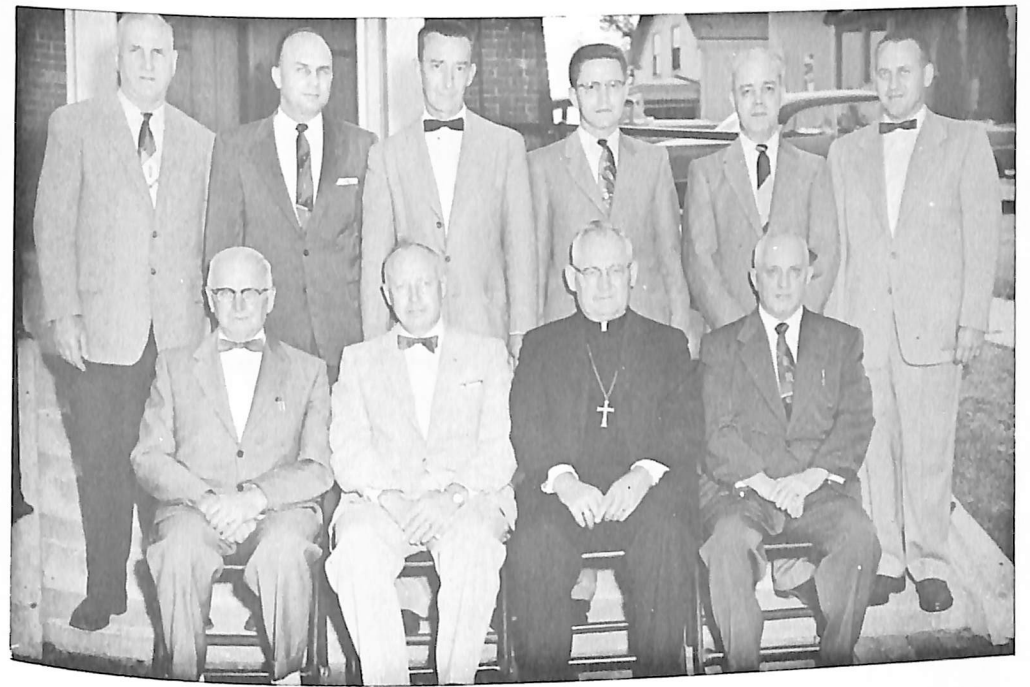

The Church Council

Front row, left to right: Ernest Smith, Deacon; Maurice Swan, President; Pastor Elmer Anderson; Ernest Silva, Deacon.
Back row, left to right: Harold Brix, Trustee; Warren Nelson, Deacon; Ralph Percival, Secretary; Stanley Estes, Assistant Treasurer; Keith Miller, Treasurer; Emmert Christensen, Vice President.